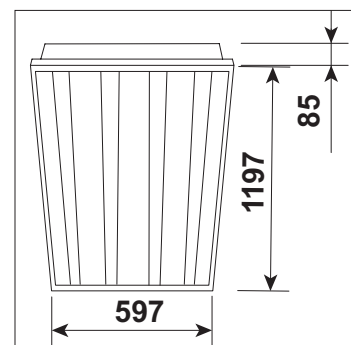

Lighting direction

PDF datasheet:

CLENEO 1200 4PL

Mounting:	Recessed mounting into modular or plasterboard ceiling
Body material:	Steel and aluminium
Colour:	Standard white RAL 9003, other RAL colours on request
Lumen output:	Standard up to 17.600 lm, any other on request
LED module:	Signify (Philips), Tridonic or equivalent SMD LED modules
Colour temperature:	3000/4000K/2700-6500K TunableWhite, other on request
Colour Rendering:	CRI>80 in standard, other on request
Driver:	EVG on-off/DALI/TW DT8, other on request
Wireless control:	On request
Daylight/Occupancy sensor:	On request
Emergency unit:	On request
Operating temperature range:	0°C ... +35°C
IP Class:	IP65 in standard
Power:	220-240V 50/60Hz
Lighting direction:	Direct lighting
Light distribution:	Symmetric
Optics:	Parabolic louvers
Beam angle:	All types available in our LDT file database
Diffuser:	Clear glass
Warranty:	5 Years standard warranty

GK plasterboard ceiling brackets

Basic dimensions

CLEANE0 1200 4PL

Available versions

CLEANE0 1200 4PL

Product code	Product name	Gross Lumen [lm]	Nett Lumen [lm]	Power [W]	Efficacy [lm/W]	Colour temperature [K]	Lifetime L/B	Diffuser	Length [mm]	Width [mm]	Height [mm]
Recessed luminaire lay-in type for modular ceiling with 4 rows of parabolic louvers and clear glass diffuser											
12.00130.83.E.ML.CG	CLEANE0 1200 4PL / 17600 lm / 830 / E / ML / CG	17600	14900	120	124	3000	70.000/L80B10	ML/CG	1195	595	70
12.00130.84.E.ML.CG	CLEANE0 1200 4PL / 17600 lm / 840 / E / ML / CG	17600	14900	120	124	4000	70.000/L80B10	ML/CG	1195	595	70
Recessed luminaire for plasterboard ceiling with 4 rows of parabolic louvers and clear glass diffuser											
12.00135.83.E.ML.CG	CLEANE0 1200 4PL GK / 17600 lm / 830 / E / ML / CG	17600	14900	120	124	3000	70.000/L80B10	ML/CG	1195	595	70
12.00135.84.E.ML.CG	CLEANE0 1200 4PL GK / 17600 lm / 840 / E / ML / CG	17600	14900	120	124	4000	70.000/L80B10	ML/CG	1195	595	70